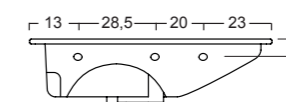

NANCO+

TECHNICAL MASUREMENT

SCHEDE TECNICHE TECHNICAL MASUREMENT