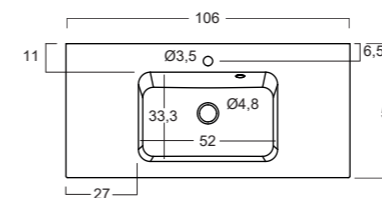

NANCO+

TECHNICAL MASUREMENT

SCHEDE TECNICHE TECHNICAL MASUREMENT

SX