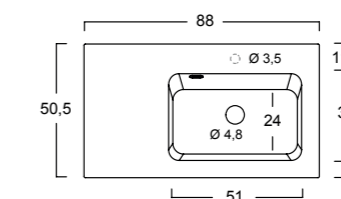

NANCO+

TECHNICAL MASUREMENT

SCHEDE TECNICHE TECHNICAL MASUREMENT