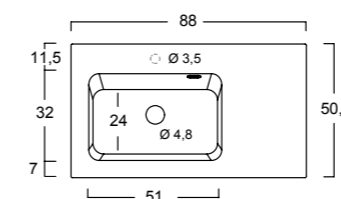

NANCO+

TECHNICAL MASUREMENT

SCHEDE TECNICHE TECHNICAL MASUREMENT