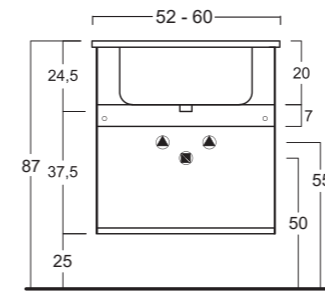

ALLUMINIUM OUTDOOR TECHNICAL MASUREMENT

SCHEDE TECNICHE TECHNICAL MASUREMENT

ALLUMINIUM - LAVABI NANCO®
ALLUMINIUM - NANCO® WASHBASIN