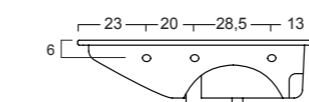

NANCO+

TECHNICAL MASUREMENT

SCHEDE TECNICHE TECHNICAL MASUREMENT