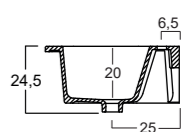

NANCO+

TECHNICAL MASUREMENT

SCHEDE TECNICHE TECHNICAL MASUREMENT