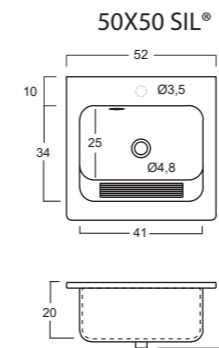

ALLUMINIUM OUTDOOR TECHNICAL MASUREMENT

SCHEDE TECNICHE TECHNICAL MASUREMENT

ALLUMINIUM - LAVABI NANCO®
ALLUMINIUM - NANCO® WASHBASIN