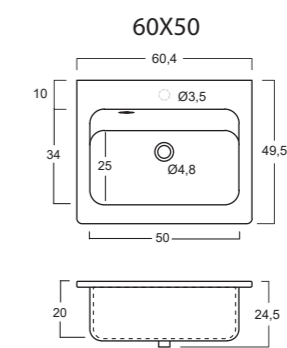

ALLUMINIUM OUTDOOR TECHNICAL MASUREMENT

SCHEDE TECNICHE TECHNICAL MASUREMENT

ALLUMINIUM - LAVABI NANCO®
ALLUMINIUM - NANCO® WASHBASIN