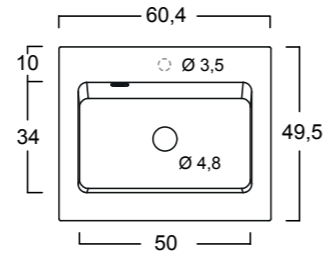

Cod. 4GT55

Cod. 4GT65

Cod. 21ML50 - 4GT55

Cod. 21ML60 - 4GT65

Cod. 4GT75

Cod. 21ML75 - 4GT75

SCHEDE TECNICHE - NANCO
 TECHNICAL MASUREMENT - NANCO

Cod. 855