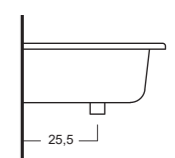

ALLUMINIUM OUTDOOR TECHNICAL MASUREMENT

SCHEDE TECNICHE TECHNICAL MASUREMENT

ALLUMINIUM - LAVABI NANCO®
ALLUMINIUM - NANCO® WASHBASIN