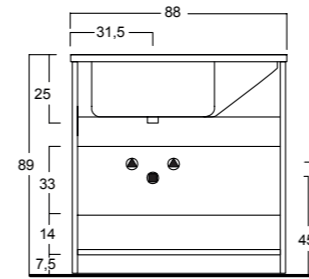

NANCO+

TECHNICAL MASUREMENT

SCHEDE TECNICHE TECHNICAL MASUREMENT

COD.22Z85SX