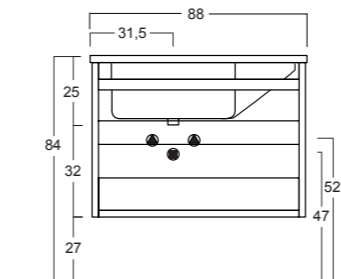

COD.22C285SX