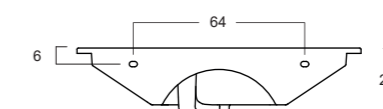

NANCO+

TECHNICAL MASUREMENT

SCHEDE TECNICHE TECHNICAL MASUREMENT

DX