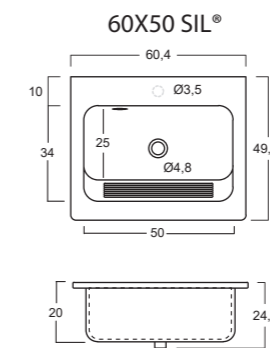

ALLUMINIUM OUTDOOR TECHNICAL MASUREMENT

SCHEDE TECNICHE TECHNICAL MASUREMENT

ALLUMINIUM - LAVABI NANCO®
ALLUMINIUM - NANCO® WASHBASIN